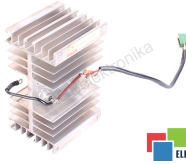

043885-203401 BOSCH

Used BOSCH 043885-203401
Tested and cleaned.
24 months guarantee
Dedicated courier
Delivery across Europe even in 24h

TECHNICAL DATA

MANUFACTURER	BOSCH
MODEL	043885-203401
CATEGORY	Others
WEIGHT [KG]	1.0
HEIGHT [CM]	14.0
LENGTH [CM]	10.0
WIDTH [CM]	7.0

24/7 SUPPORT AVAILABLE
[+48 71 750 09 78](tel:+48717500978)

WRITE TO US
info@rgbelektronika.pl